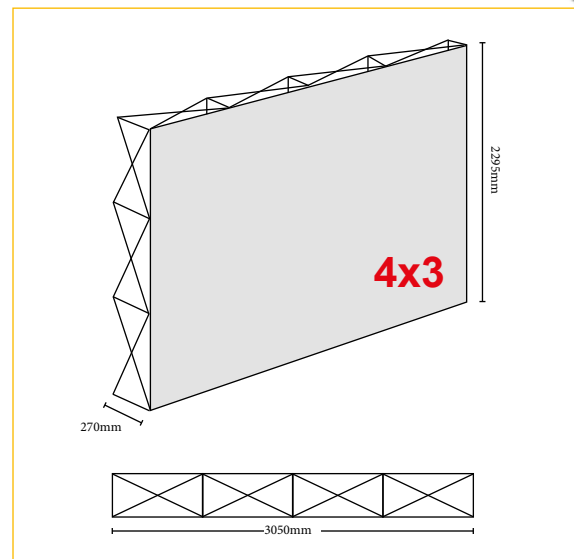

VELCRO POP-UP

1

Pop-Up Cangas 3x3 - 4x3

Economical Velcro Pop-Up are portable exhibition graphic banner display systems with a "pop-up" collapsible/retractable aluminium frame. Locked by spring system. Includes:

- Trolley carry bag.
- Velcro.
- 2 spot light.

Material: Aluminium.

	QTY	N.W(kg)	G.W(kg)	C.B.M.	Size(mm)
Packing	1	13.20	15	0.2	450x450x950

	QTY	N.W(kg)	G.W(kg)	C.B.M.	Size(mm)
Packing	1	16.35	17.95	0.2	450x450x950

10.413   **3x3**   **2295x2295mm**

10.414   **4x3**   **3050x2295mm**