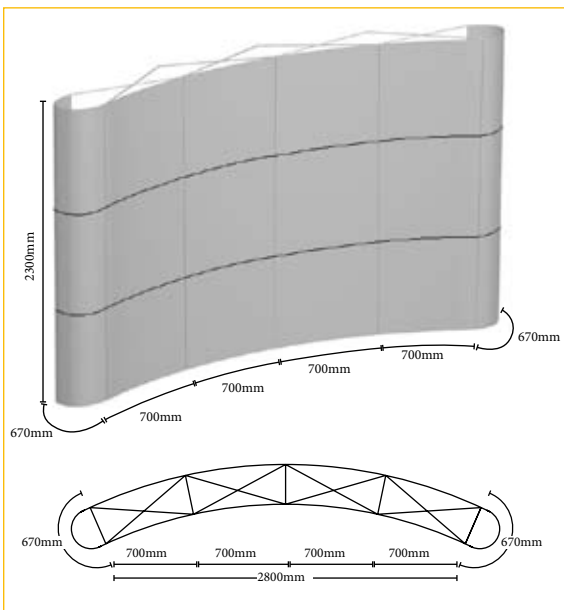

Pop-Up Madrigal 4x3 Curved

Flexible pop-up curved wall system is made a foldable tube construction. The framework is made of aluminium. The construction makes it easy and fast to assemble the panels with graphics. Includes:

- Hard trolley carry bag.
- Magnetic strip roll.
- Hangers / Magnetic bars.
- 2 spot light.

Material: Aluminium.

	QTY	N.W(kg)	G.W(kg)	C.B.M.	Size(mm)
Packing	1	36.3	39.5	0.3	710x430x1000
10.037	670x2300mm x2				
	700x2300mm x4				

	QTY	N.W(kg)	G.W(kg)	C.B.M.	Size(mm)
Packing	1	44.5	47.7	0.3	710x430x1000
10.400	670x2300mm x2				
	700x2300mm x4				
	815x2300mm x4