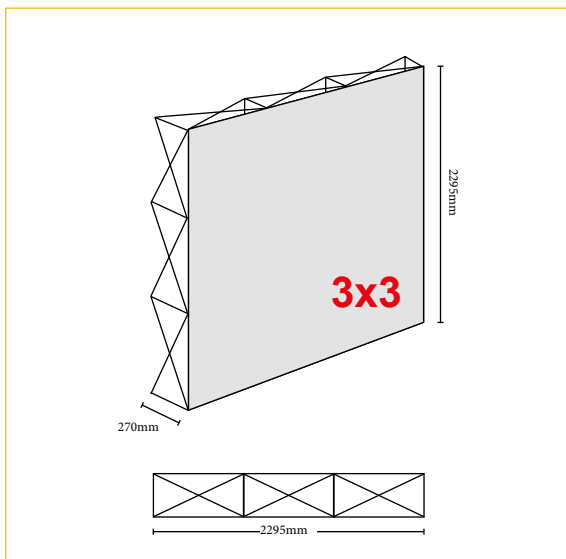

VELCRO POP-UP

1

Pop-Up Cangas 3x3 - 4x3

Economical Velcro Pop-Up are portable exhibition graphic banner display systems with a "pop-up" collapsible/retractable aluminium frame. Locked by spring system. Includes:

- Trolley carry bag.
- Velcro.
- 2 spot light.

Material: Aluminium.

	QTY	N.W(kg)	G.W(kg)	C.B.M.	Size(mm)
Packing	1	13.20	15	0.2	450x450x950

	QTY	N.W(kg)	G.W(kg)	C.B.M.	Size(mm)
Packing	1	16.35	17.95	0.2	450x450x950

10.413   **3x3**   **2295x2295mm**

10.414   **4x3**   **3050x2295mm**