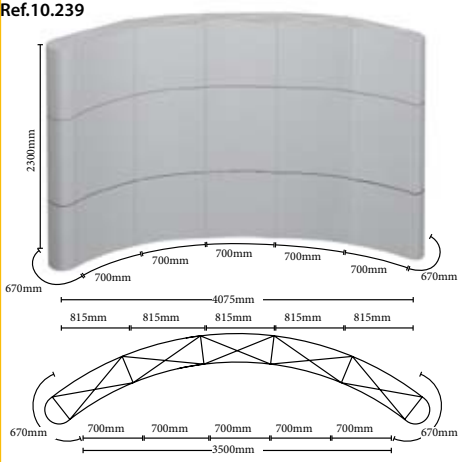

	QTY	N.W(kg)	G.W(kg)	C.B.M.	Size(mm)
Packing	1	21.7	22.1	0.12	390x340x920
10.519	670x2300mm x2				
	700x2300mm x4				

Pop-Up Nazaré 5x3

Ref.10.236

Ref.10.238

Ref.10.237

Ref.10.239

Flexible pop-up curved or straight wall system is made a foldable tube construction. The framework is made of aluminium. The construction makes it easy and fast to assemble the panels with graphics. Includes: