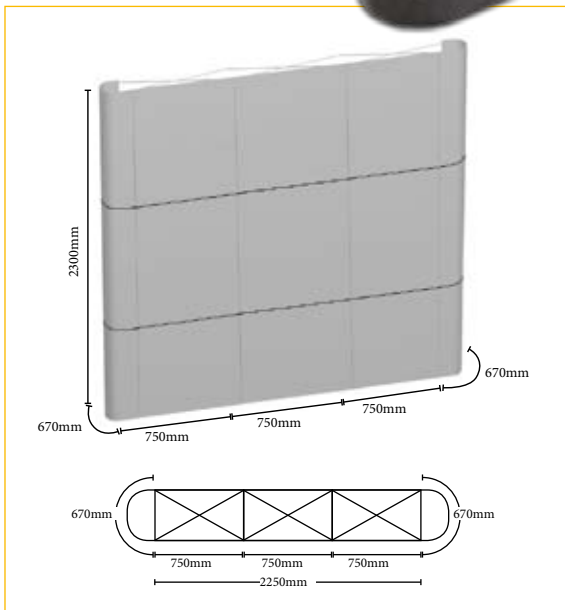

1 Pop-Up Gredos 3x3 Straight

Flexible pop-up straight wall system is made a foldable tube construction. The framework is made of aluminium. The construction makes it easy and fast to assemble the panels with graphics. Includes:

- Hard trolley carry bag.
- Magnetic strip roll.
- Hangers / Magnetic bars.
- 2 spot light.

Material: Aluminium.

	QTY	N.W(kg)	G.W(kg)	C.B.M.	Size(mm)
Packing	1	32.25	35.45	0.32	730x430x1010

10.366 670x2300mm x2
750x2300mm x3