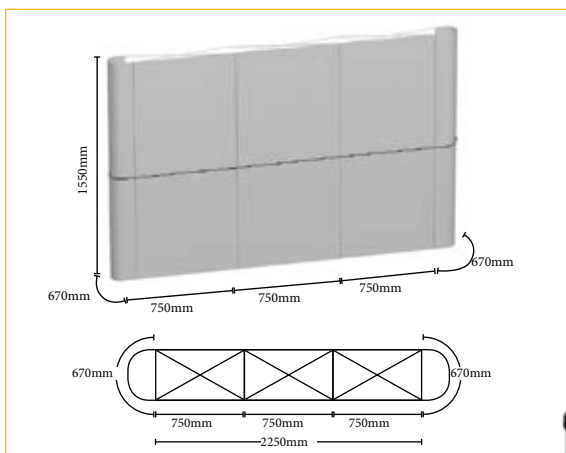

Pop-Up Arevalo 3x2 Horizontal

Flexible pop-up straight horizontal wall system is made a foldable tube construction. The framework is made of aluminium. The construction makes it easy and fast to assemble the panels with graphics. Includes:

- Hard trolley carry bag.
- Magnetic strip roll.
- Hangers / Magnetic bars.
- 2 spot light.

Material: Aluminium.

	QTY	N.W(kg)	G.W(kg)	C.B.M.	Size(mm)
Packing	1	28.8	32	0.32	720x430x1010

10.425   **670x1550mm x2**
750x1550mm x3