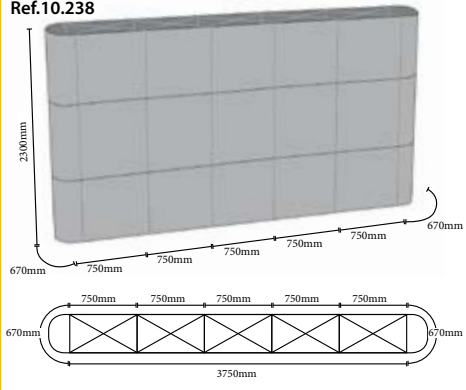

	QTY	N.W(kg)	G.W(kg)	C.B.M.	Size(mm)
Packing	1	21.7	22.1	0.12	390x340x920
10.519	670x2300mm x2				
	700x2300mm x4				

Pop-Up Nazaré 5x3

Ref.10.236

Ref.10.238

Ref.10.237

Ref.10.239

Flexible pop-up curved or straight wall system is made a foldable tube construction. The framework is made of aluminium. The construction makes it easy and fast to assemble the panels with graphics. Includes: