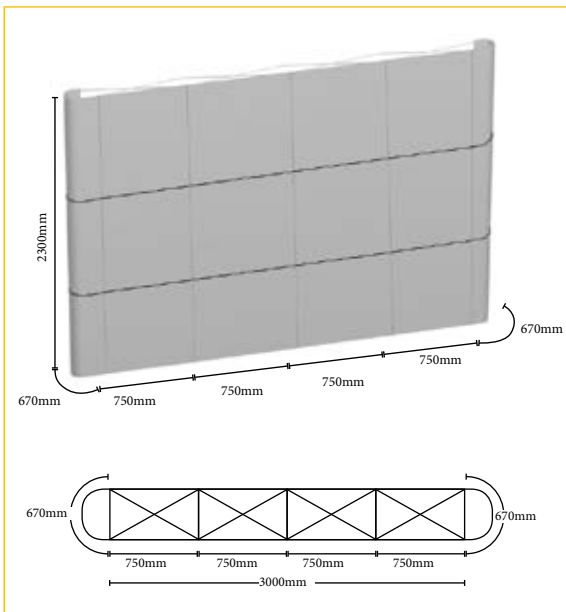

1 Pop-Up Madrigal 4x3 Straight

Flexible pop-up straight wall system is made a foldable tube construction. The framework is made of aluminium. The construction makes it easy and fast to assemble the panels with graphics. Includes:

- Hard trolley carry bag.
- Magnetic strip roll.
- Hangers / Magnetic bars.
- 2 spot light.

Material: Aluminium.

	QTY	N.W(kg)	G.W(kg)	C.B.M.	Size(mm)
Packing	1	36.3	39.5	0.3	710x430x1000
10.036	670x2300mm x2				
	750x2300mm x4				

	QTY	N.W(kg)	G.W(kg)	C.B.M.	Size(mm)
Packing	1	44.5	47.7	0.30	730x430x1000
10.857	670x2300mm x2				
	750x2300mm x8