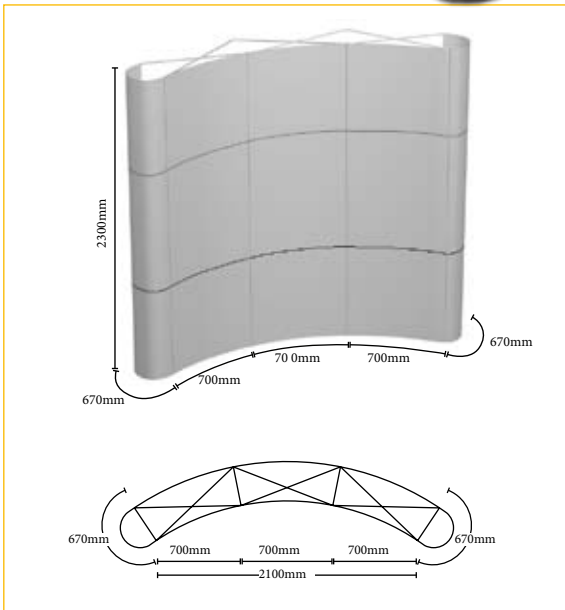

Pop-Up Gredos 3x3 Curved

Flexible pop-up curved wall system is made a foldable tube construction. The framework is made of aluminium. The construction makes it easy and fast to assemble the panels with graphics. Includes:

- Hard trolley carry bag.
- Magnetic strip roll.
- Hangers / Magnetic bars.
- 2 spot light.

Material: Aluminium.

	QTY	N.W(kg)	G.W(kg)	C.B.M.	Size(mm)
Packing	1	32.25	35.45	0.32	730x430x1010
10.367	670x2300mm x2				
	700x2300mm x3				

	QTY	N.W(kg)	G.W(kg)	C.B.M.	Size(mm)
Packing	1	34.75	37.95	0.32	730x430x1010
10.398	670x2300mm x2				
	700x2300mm x3				
	815x2300mm x3