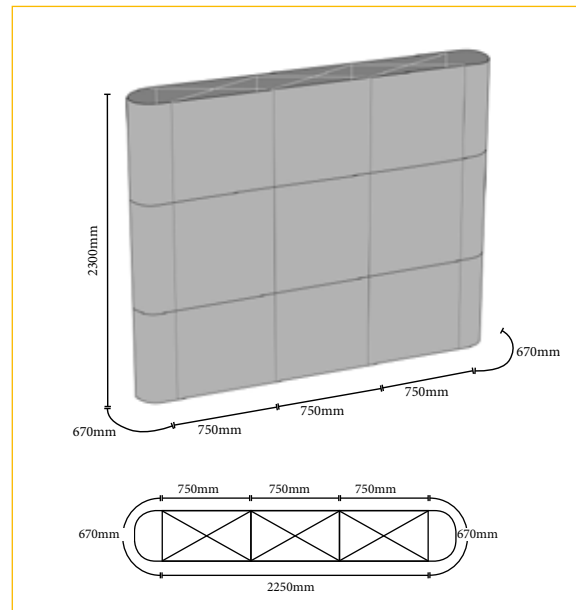

QTY	N.W(kg)	G.W(kg)	C.B.M.	Size(mm)
Packing	1	34.75	37.95	0.32	730x430x1010

10.397 670x2300mm x2
750x2300mm x6