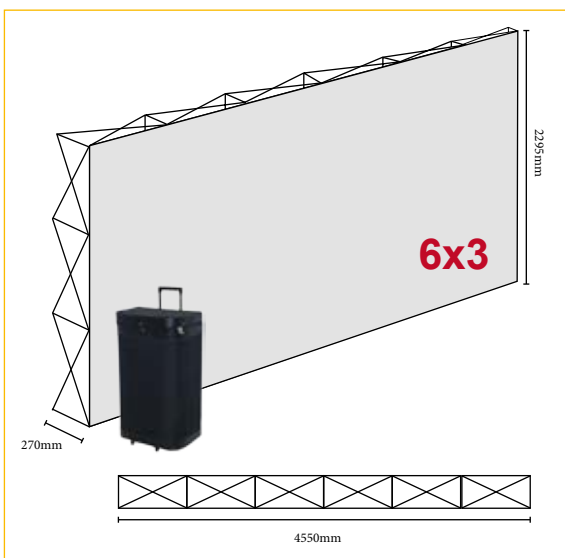

QTY	N.W(kg)	G.W(kg)	C.B.M.	Size(mm)
Packing	1	20.50	21.90	0.200	540x400x950

10.939 6x3 4550x2295mm