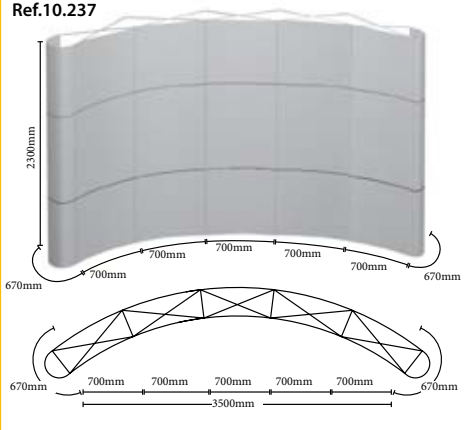

	QTY	N.W(kg)	G.W(kg)	C.B.M.	Size(mm)
Packing	1	21.7	22.1	0.12	390x340x920
10.519	670x2300mm x2				
	700x2300mm x4				

Pop-Up Nazaré 5x3

Ref.10.236

Ref.10.238

Ref.10.237

Ref.10.239

Flexible pop-up curved or straight wall system is made a foldable tube construction. The framework is made of aluminium. The construction makes it easy and fast to assemble the panels with graphics. Includes: