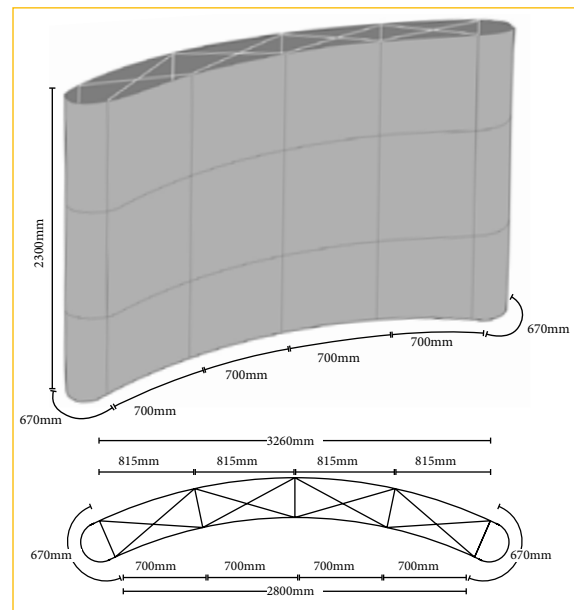

Pop-Up Madrigal 4x3 Curved

Flexible pop-up curved wall system is made a foldable tube construction. The framework is made of aluminium. The construction makes it easy and fast to assemble the panels with graphics. Includes:

- Hard trolley carry bag.
- Magnetic strip roll.
- Hangers / Magnetic bars.
- 2 spot light.

Material: Aluminium.

	QTY	N.W(kg)	G.W(kg)	C.B.M.	Size(mm)
Packing	1	36.3	39.5	0.3	710x430x1000
10.037	670x2300mm x2				
	700x2300mm x4				

	QTY	N.W(kg)	G.W(kg)	C.B.M.	Size(mm)
Packing	1	44.5	47.7	0.3	710x430x1000
10.400	670x2300mm x2				
	700x2300mm x4				
	815x2300mm x4