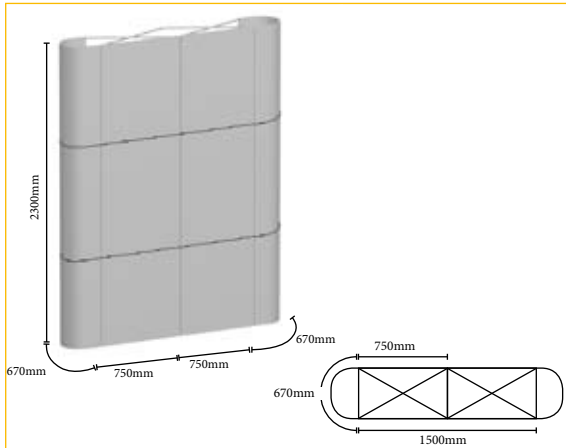

10.939 6x3 4550x2295mm

	QTY	N.W(kg)	G.W(kg)	C.B.M.	Size(mm)
Packing	1	22.65	24.50	0.201	540x400x950

10.951 7x3 5300x2295mm

1 Pop-Up Arevalo 2x3 Vertical

Flexible pop-up straight vertical wall system is made a foldable tube construction. The framework is made of aluminium. The construction makes it easy and fast to assemble the panels with graphics. Includes: