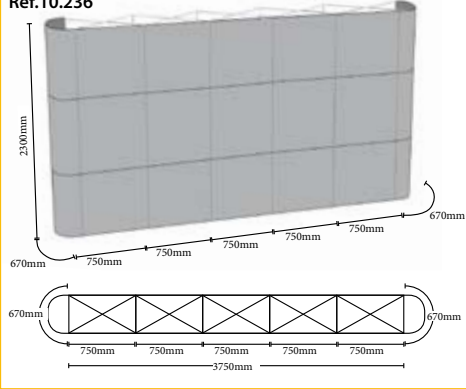

Pop-Up Nazaré 5x3

Ref.10.236