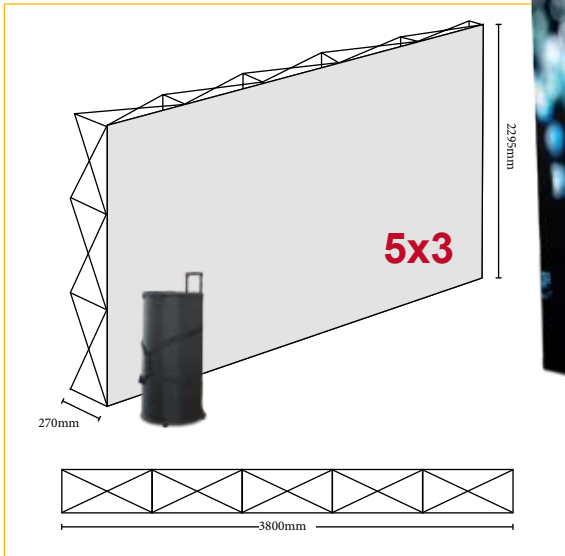

Pop-Up Cangas 5x3 - 6x3 - 7x3

Economical Velcro Pop-Up are portable exhibition graphic banner display systems with a "pop-up" collapsible/retractable aluminium frame. Locked by spring system. Includes:

- Trolley carry bag.
- Velcro.
- 2 spot light.

Material: Aluminium.

	QTY	N.W(kg)	G.W(kg)	C.B.M.	Size(mm)
Packing	1	16.95	18.30	0.201	460x460x950

10.938 5x3 3800x2295mm