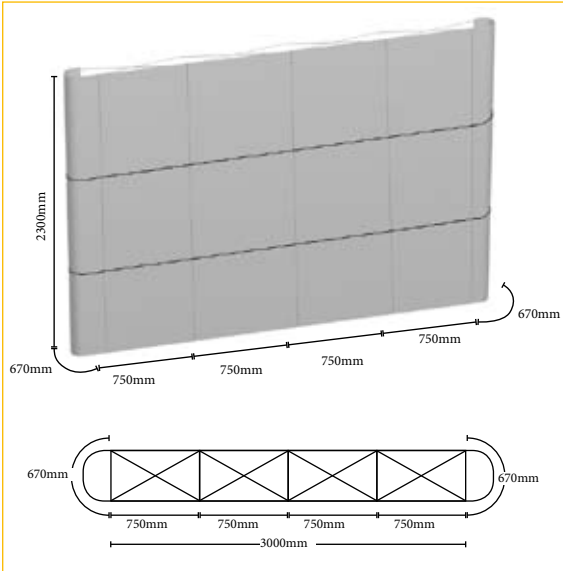

Pop-Up Llanes 4x3

Flexible pop-up curved or straight wall system is made a foldable tube construction. The framework is made of aluminium. The construction makes it easy and fast to assemble the panels with graphics. Includes:

- Trolley carry bag.
- Magnetic strip roll.
- Hangers / Magnetic bars.
- 2 spot light.

Material: Aluminium.

	QTY	N.W(kg)	G.W(kg)	C.B.M.	Size(mm)
Packing	1	21.7	22.1	0.12	390x340x920
10.513	670x2300mm x2				
	750x2300mm x4