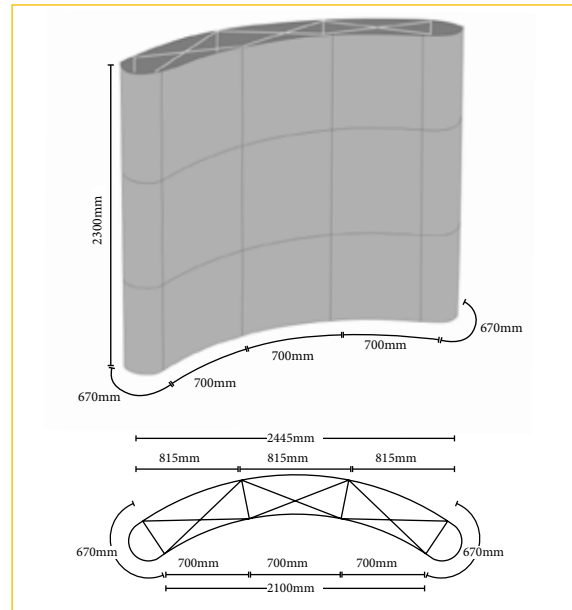

Pop-Up Gredos 3x3 Curved

Flexible pop-up curved wall system is made a foldable tube construction. The framework is made of aluminium. The construction makes it easy and fast to assemble the panels with graphics. Includes:

- Hard trolley carry bag.
- Magnetic strip roll.
- Hangers / Magnetic bars.
- 2 spot light.

Material: Aluminium.

	QTY	N.W(kg)	G.W(kg)	C.B.M.	Size(mm)
Packing	1	32.25	35.45	0.32	730x430x1010
10.367	670x2300mm x2				
	700x2300mm x3				

	QTY	N.W(kg)	G.W(kg)	C.B.M.	Size(mm)
Packing	1	34.75	37.95	0.32	730x430x1010
10.398	670x2300mm x2				
	700x2300mm x3				
	815x2300mm x3