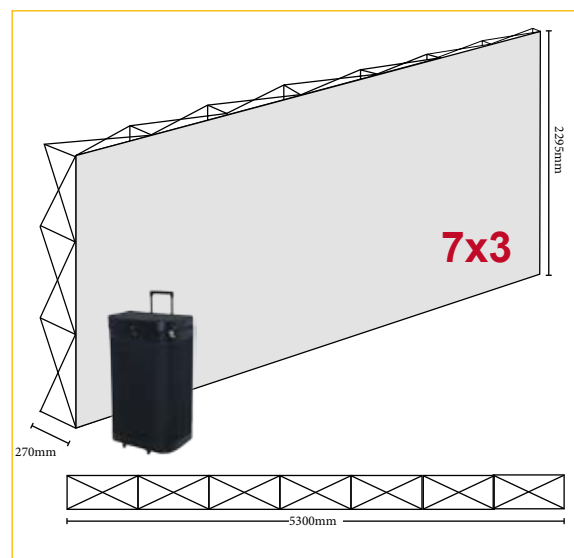

Material: Aluminium.

	QTY	N.W (kg)	G.W (kg)	C.B.M.	Size(mm)
Packing	1	5	6.5	0.03	190x190x830

10.424 **2215x770x350mm**

Totem Pop-Up Villoria

Pop-up exhibition stand Tower.
Display size: 600x2300mm.
Graphic size: 637x2300mm x3 panels.

10.413 **3x3** **2295x2295mm**  

10.414 **4x3** **3050x2295mm**  

Pop-Up Cangas 5x3 - 6x3 - 7x3

Economical Velcro Pop-Up are portable exhibition graphic banner display systems with a "pop-up" collapsible/retractable aluminium frame. Locked by spring system. Includes:

- Trolley carry bag.
- Velcro.
- 2 spot light.

Material: Aluminium.

	QTY	N.W(kg)	G.W(kg)	C.B.M.	Size(mm)
Packing	1	16.95	18.30	0.201	460x460x950

10.938 5x3 3800x2295mm

	QTY	N.W(kg)	G.W(kg)	C.B.M.	Size(mm)
Packing	1	20.50	21.90	0.200	540x400x950

10.939 6x3 4550x2295mm

	QTY	N.W(kg)	G.W(kg)	C.B.M.	Size(mm)
Packing	1	22.65	24.50	0.201	540x400x950

10.951 7x3 5300x2295mm

1 Pop-Up Arevalo 2x3 Vertical

Flexible pop-up straight vertical wall system is made a foldable tube construction. The framework is made of aluminium. The construction makes it easy and fast to assemble the panels with graphics. Includes: