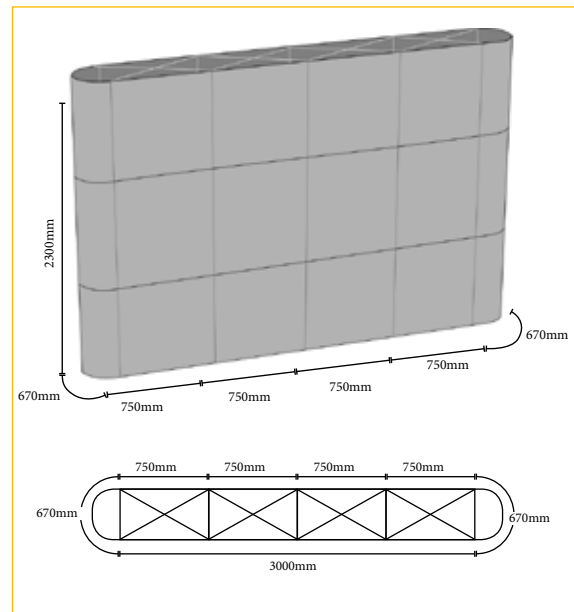

1 Pop-Up Madrigal 4x3 Straight

Flexible pop-up straight wall system is made a foldable tube construction. The framework is made of aluminium. The construction makes it easy and fast to assemble the panels with graphics. Includes:

- Hard trolley carry bag.
- Magnetic strip roll.
- Hangers / Magnetic bars.
- 2 spot light.

Material: Aluminium.

	QTY	N.W(kg)	G.W(kg)	C.B.M.	Size(mm)
Packing	1	36.3	39.5	0.3	710x430x1000
10.036	670x2300mm x2				
	750x2300mm x4				

	QTY	N.W(kg)	G.W(kg)	C.B.M.	Size(mm)
Packing	1	44.5	47.7	0.30	730x430x1000
10.857	670x2300mm x2				
	750x2300mm x8