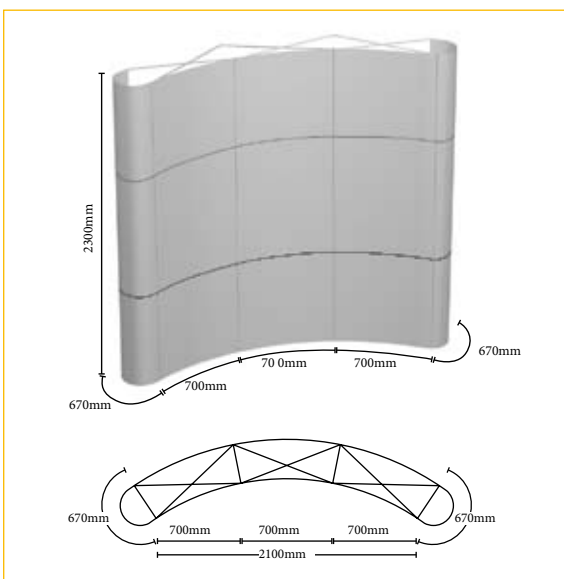

QTY	N.W(kg)	G.W(kg)	C.B.M.	Size(mm)
Packing	1	17.15	18.6	0.12	390x340x920
10.547	670x2300mm x2				
	700x2300mm x3