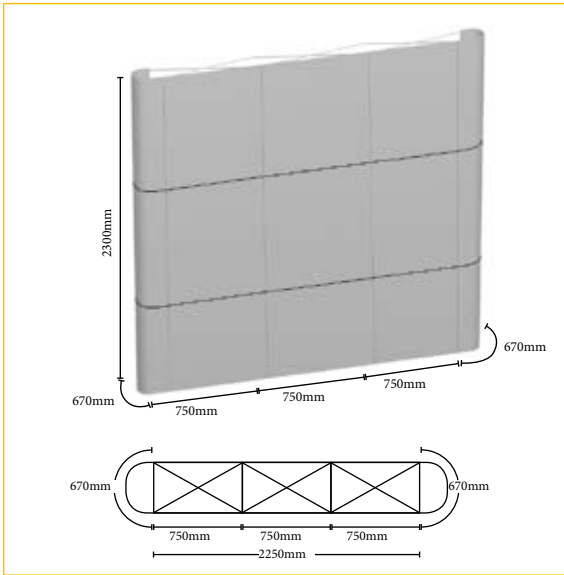

Pop-Up Laredo 3x3

Flexible pop-up curved or straight wall system is made a foldable tube construction. The framework is made of aluminium. The construction makes it easy and fast to assemble the panels with graphics. Includes:

- Trolley carry bag.
- Magnetic strip roll.
- Hangers / Magnetic bars.
- 2 spot light.

Material: Aluminium.

	QTY	N.W(kg)	G.W(kg)	C.B.M.	Size(mm)
Packing	1	17.15	18.6	0.12	390x340x920
10.520	670x2300mm x2				
	750x2300mm x3