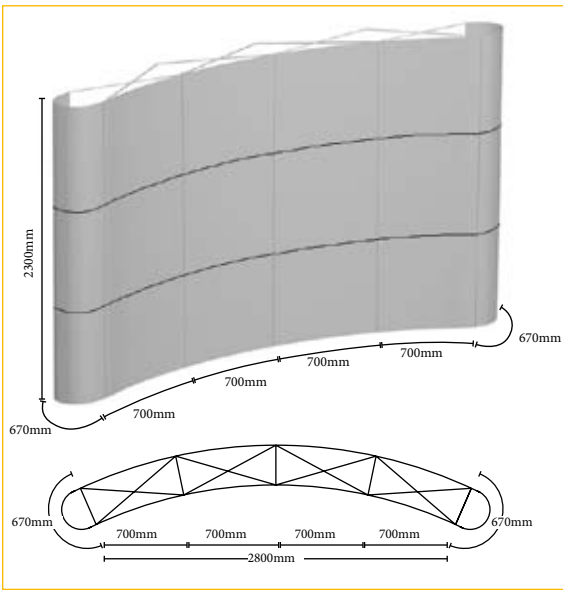

QTY	N.W(kg)	G.W(kg)	C.B.M.	Size(mm)
Packing	1	21.7	22.1	0.12	390x340x920
10.519	670x2300mm x2				
	700x2300mm x4